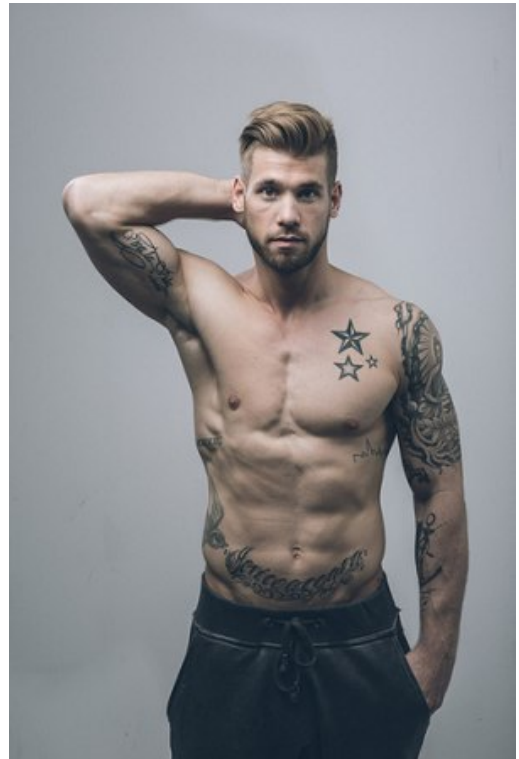

**Jan Möller**

| Eyes: Blue/Green | Height: 189cm/6'2.5" | Chest: 107cm/42" | Waist: 85cm/33.5"

**Jan Möller**

| Eyes: Blue/Green | Height: 189cm/6'2.5" | Chest: 107cm/42" | Waist: 85cm/33.5"

**Jan Möller**

| Eyes: Blue/Green | Height: 189cm/6'2.5" | Chest: 107cm/42" | Waist: 85cm/33.5"

**Jan Möller**

| Eyes: Blue/Green | Height: 189cm/6'2.5" | Chest: 107cm/42" | Waist: 85cm/33.5"

**Jan Möller**

| Eyes: Blue/Green | Height: 189cm/6'2.5" | Chest: 107cm/42" | Waist: 85cm/33.5"

**Jan Möller**

| Eyes: Blue/Green | Height: 189cm/6'2.5" | Chest: 107cm/42" | Waist: 85cm/33.5"

**Jan Möller**

| Eyes: Blue/Green | Height: 189cm/6'2.5" | Chest: 107cm/42" | Waist: 85cm/33.5"