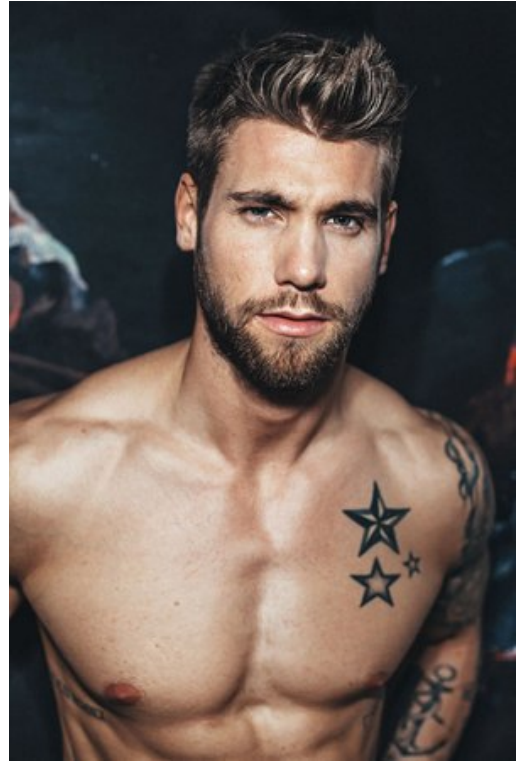

**Jan Möller**

| Eyes: Blue/Green | Height: 189cm/6'2.5" | Chest: 107cm/42" | Waist: 85cm/33.5"

**Jan Möller**

| Eyes: Blue/Green | Height: 189cm/6'2.5" | Chest: 107cm/42" | Waist: 85cm/33.5"

**Jan Möller**

| Eyes: Blue/Green | Height: 189cm/6'2.5" | Chest: 107cm/42" | Waist: 85cm/33.5"

**Jan Möller**

| Eyes: Blue/Green | Height: 189cm/6'2.5" | Chest: 107cm/42" | Waist: 85cm/33.5"

**Jan Möller**

| Eyes: Blue/Green | Height: 189cm/6'2.5" | Chest: 107cm/42" | Waist: 85cm/33.5"