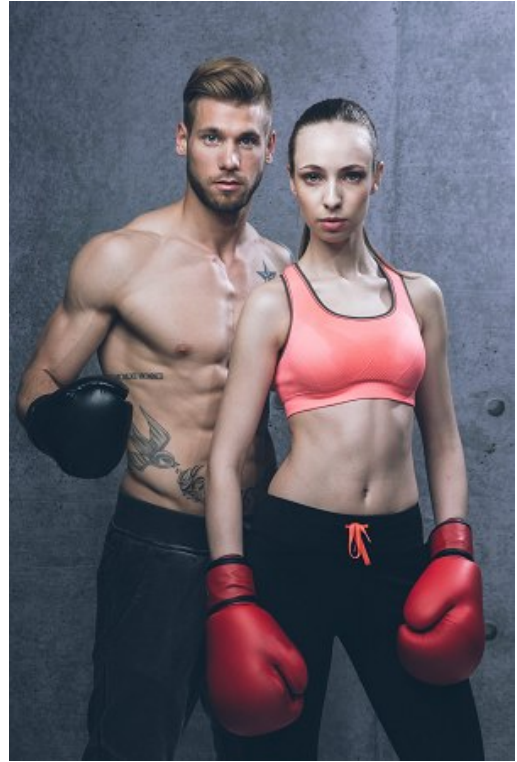

**Jan Möller**

| Eyes: Blue/Green | Height: 189cm/6'2.5" | Chest: 107cm/42" | Waist: 85cm/33.5"

**Jan Möller**

| Eyes: Blue/Green | Height: 189cm/6'2.5" | Chest: 107cm/42" | Waist: 85cm/33.5"

**Jan Möller**

| Eyes: Blue/Green | Height: 189cm/6'2.5" | Chest: 107cm/42" | Waist: 85cm/33.5"

**Jan Möller**

| Eyes: Blue/Green | Height: 189cm/6'2.5" | Chest: 107cm/42" | Waist: 85cm/33.5"

**Jan Möller**

| Eyes: Blue/Green | Height: 189cm/6'2.5" | Chest: 107cm/42" | Waist: 85cm/33.5"